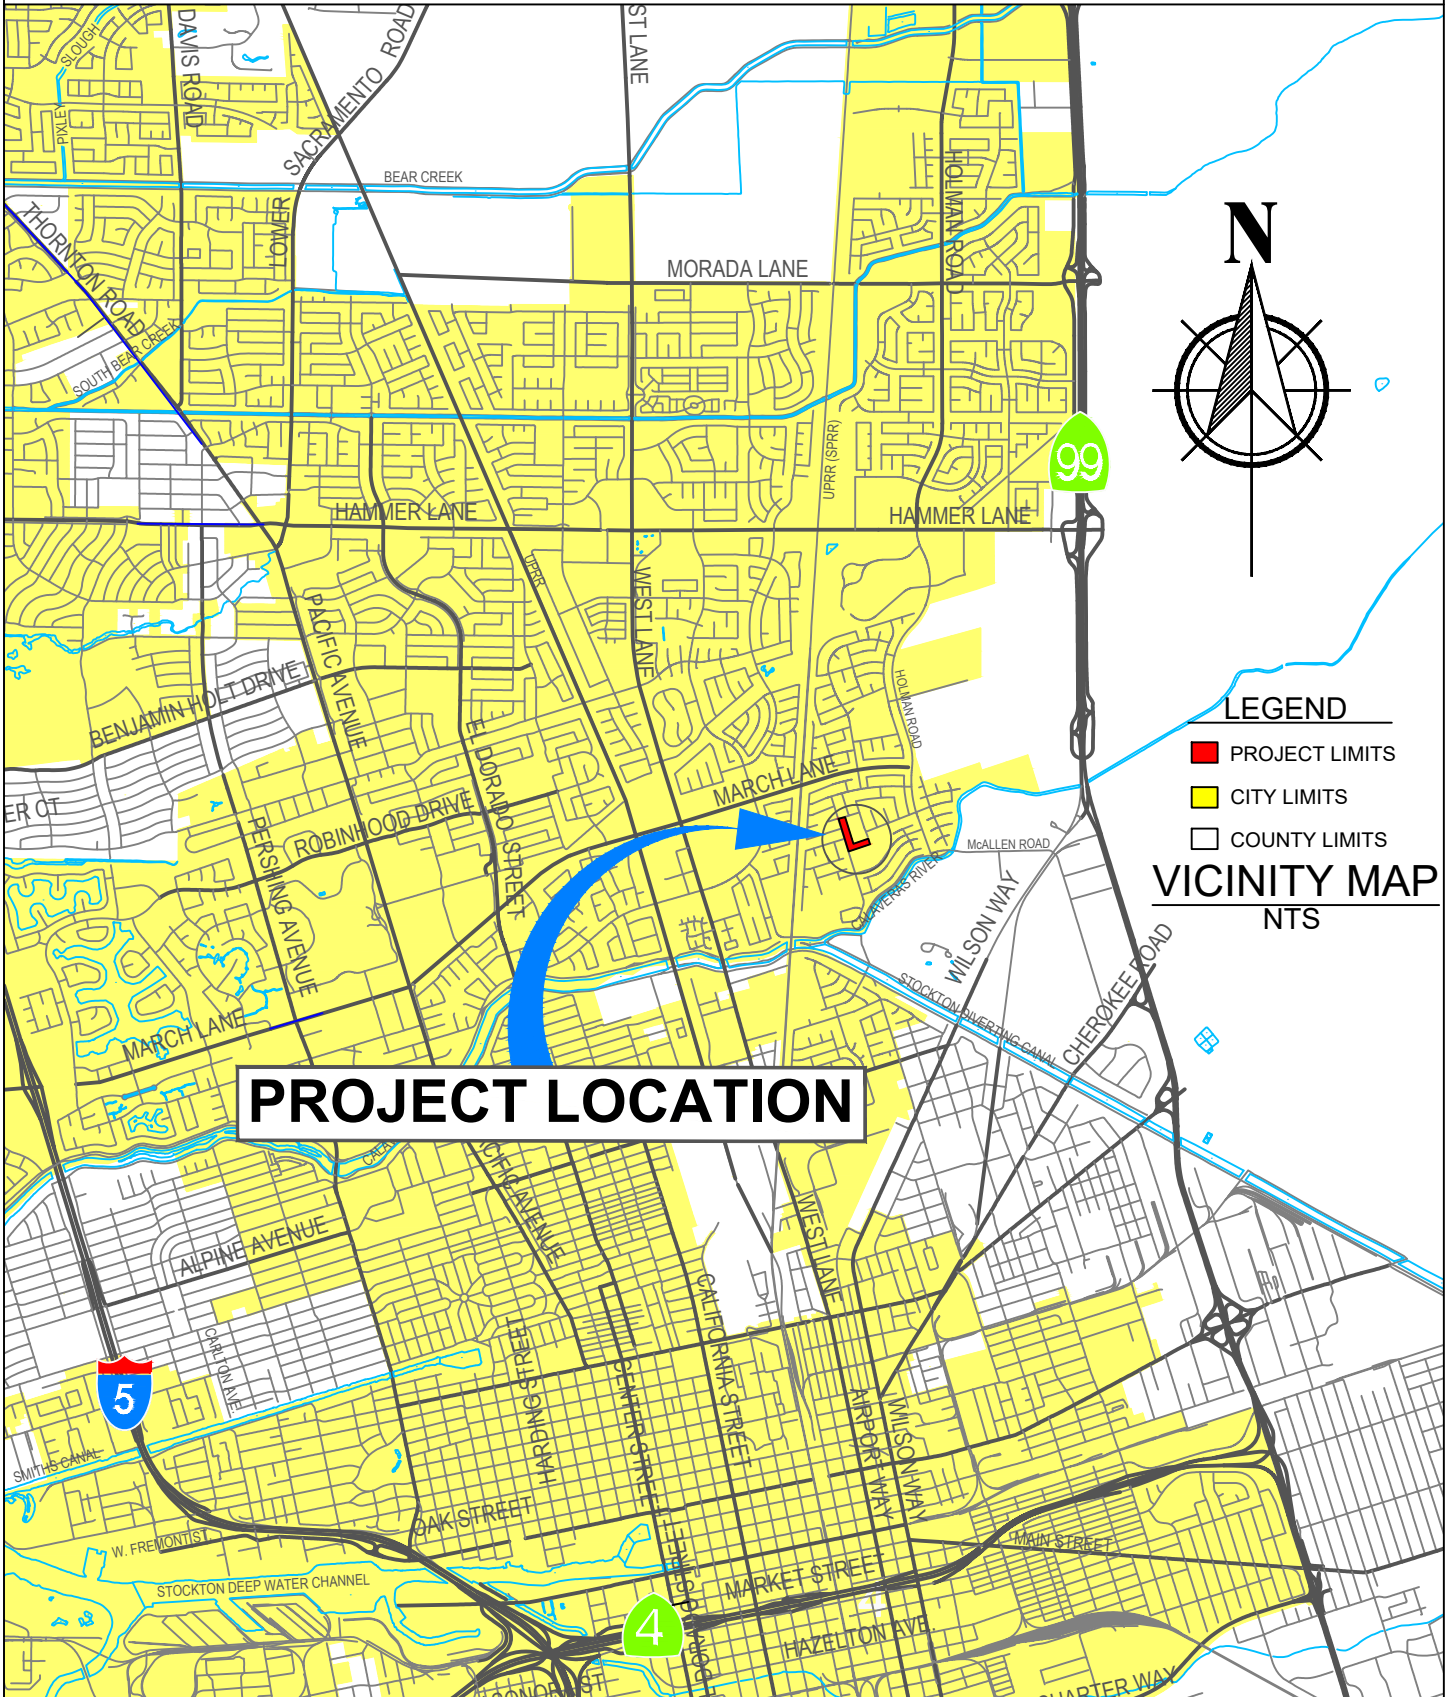

# FONG PARK PHASE II (PROJECT NO. WP13207)

CITY OF STOCKTON  
PUBLIC WORKS DEPARTMENT

**PROJECT LOCATION**

**LEGEND**

- PROJECT LIMITS
- CITY LIMITS
- COUNTY LIMITS

**VICINITY MAP**  
NTS